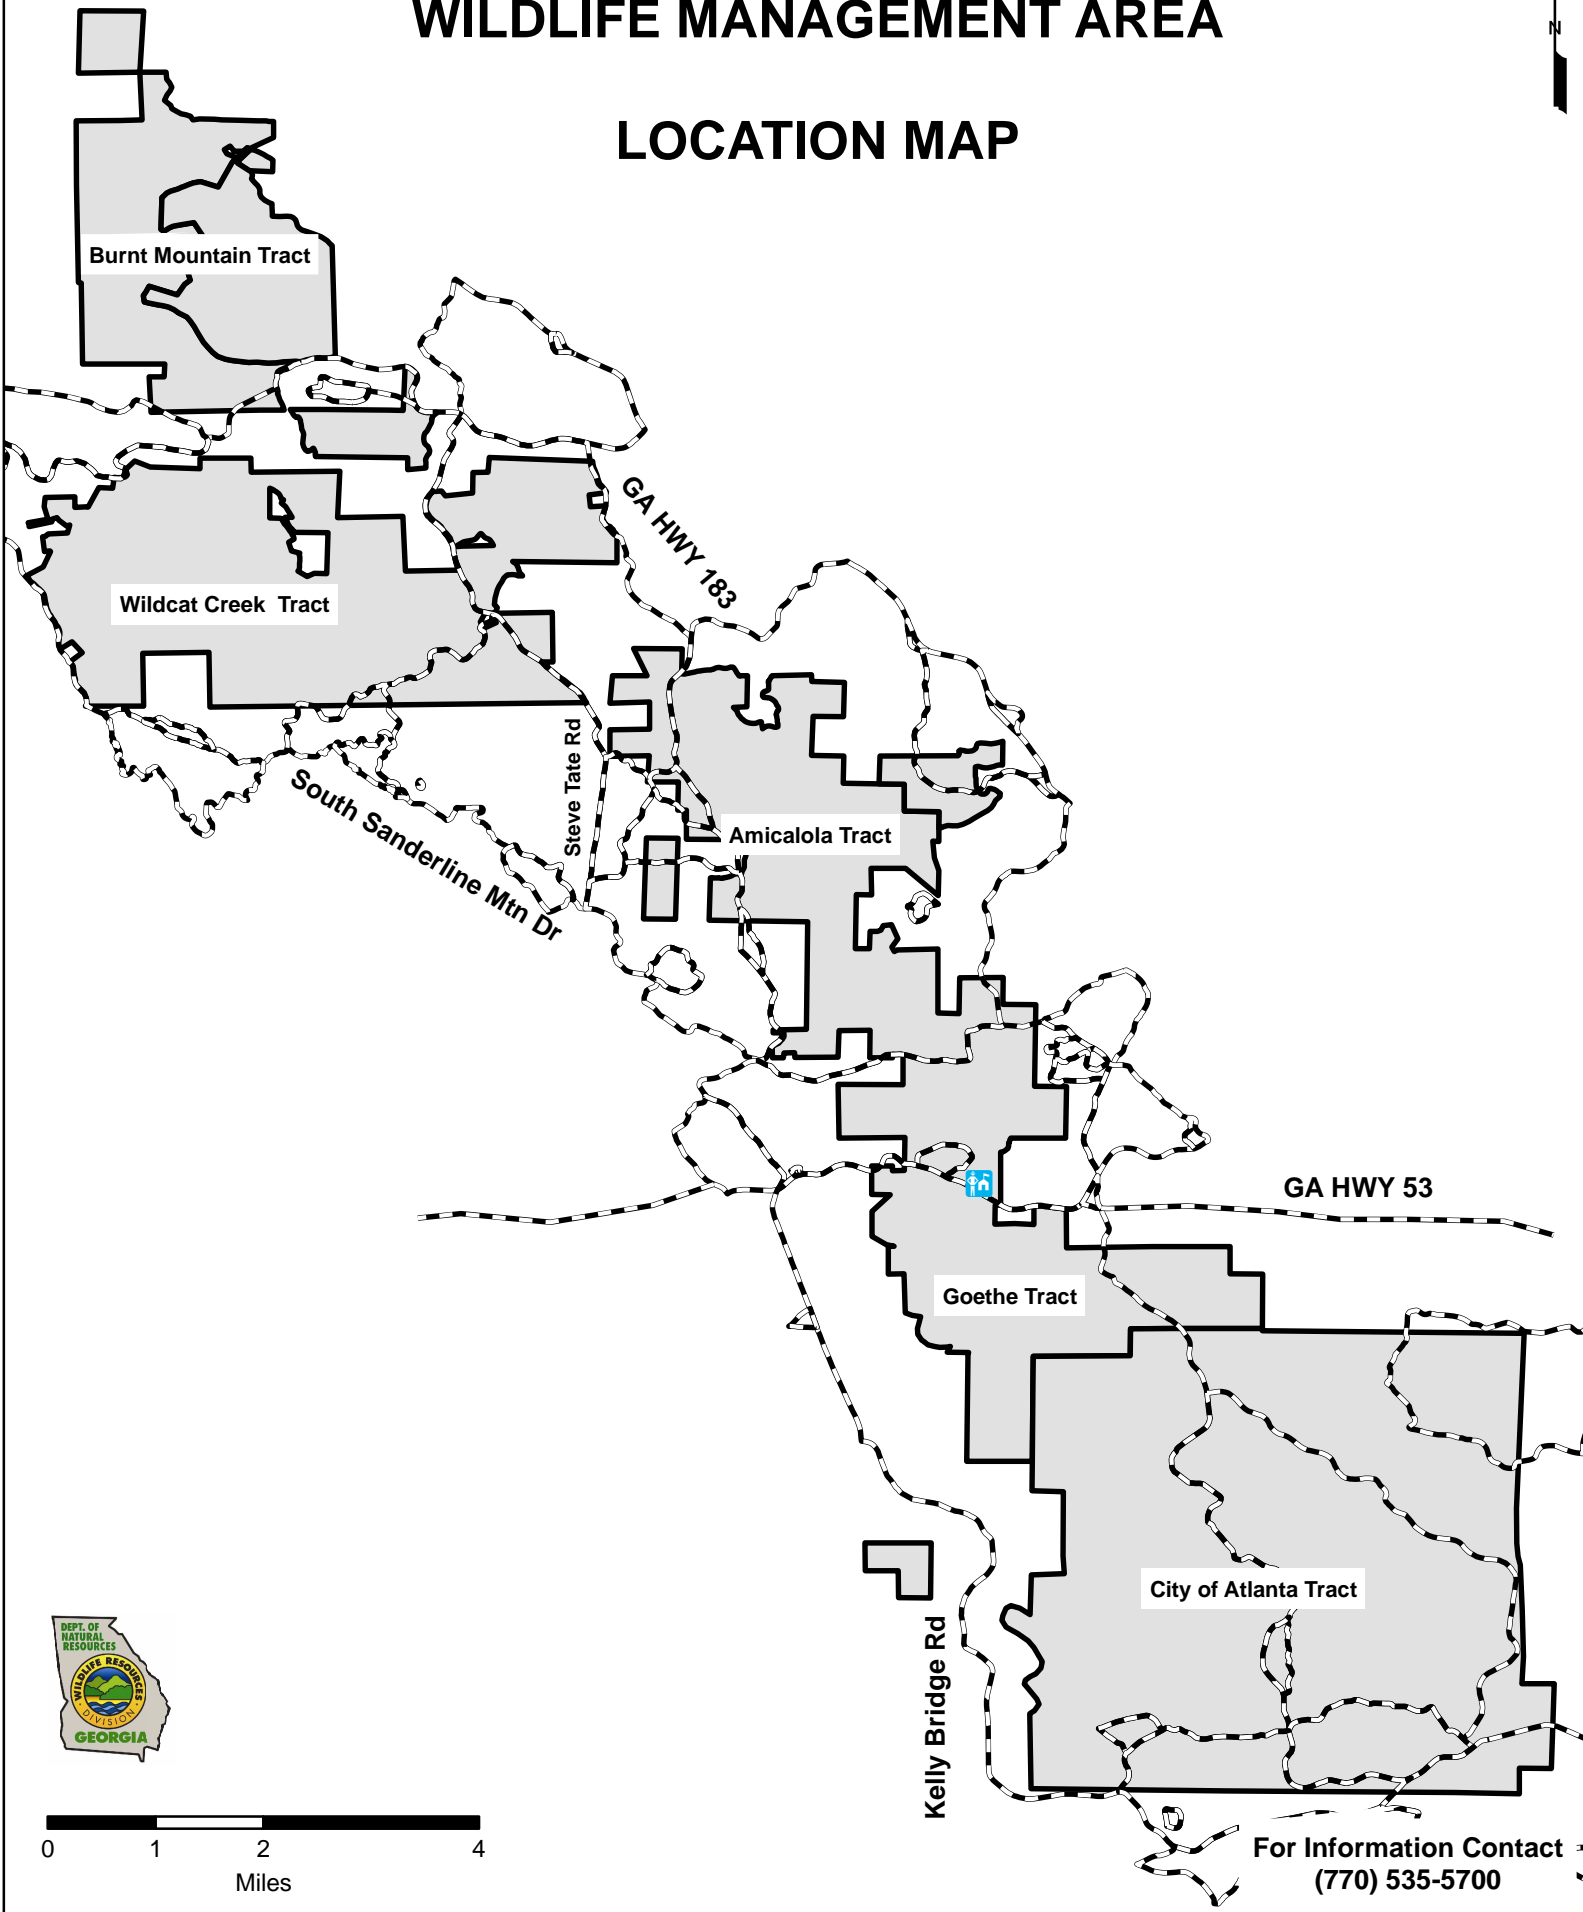

# DAWSON FOREST WILDLIFE MANAGEMENT AREA

## LOCATION MAP

For Information Contact  
(770) 535-5700